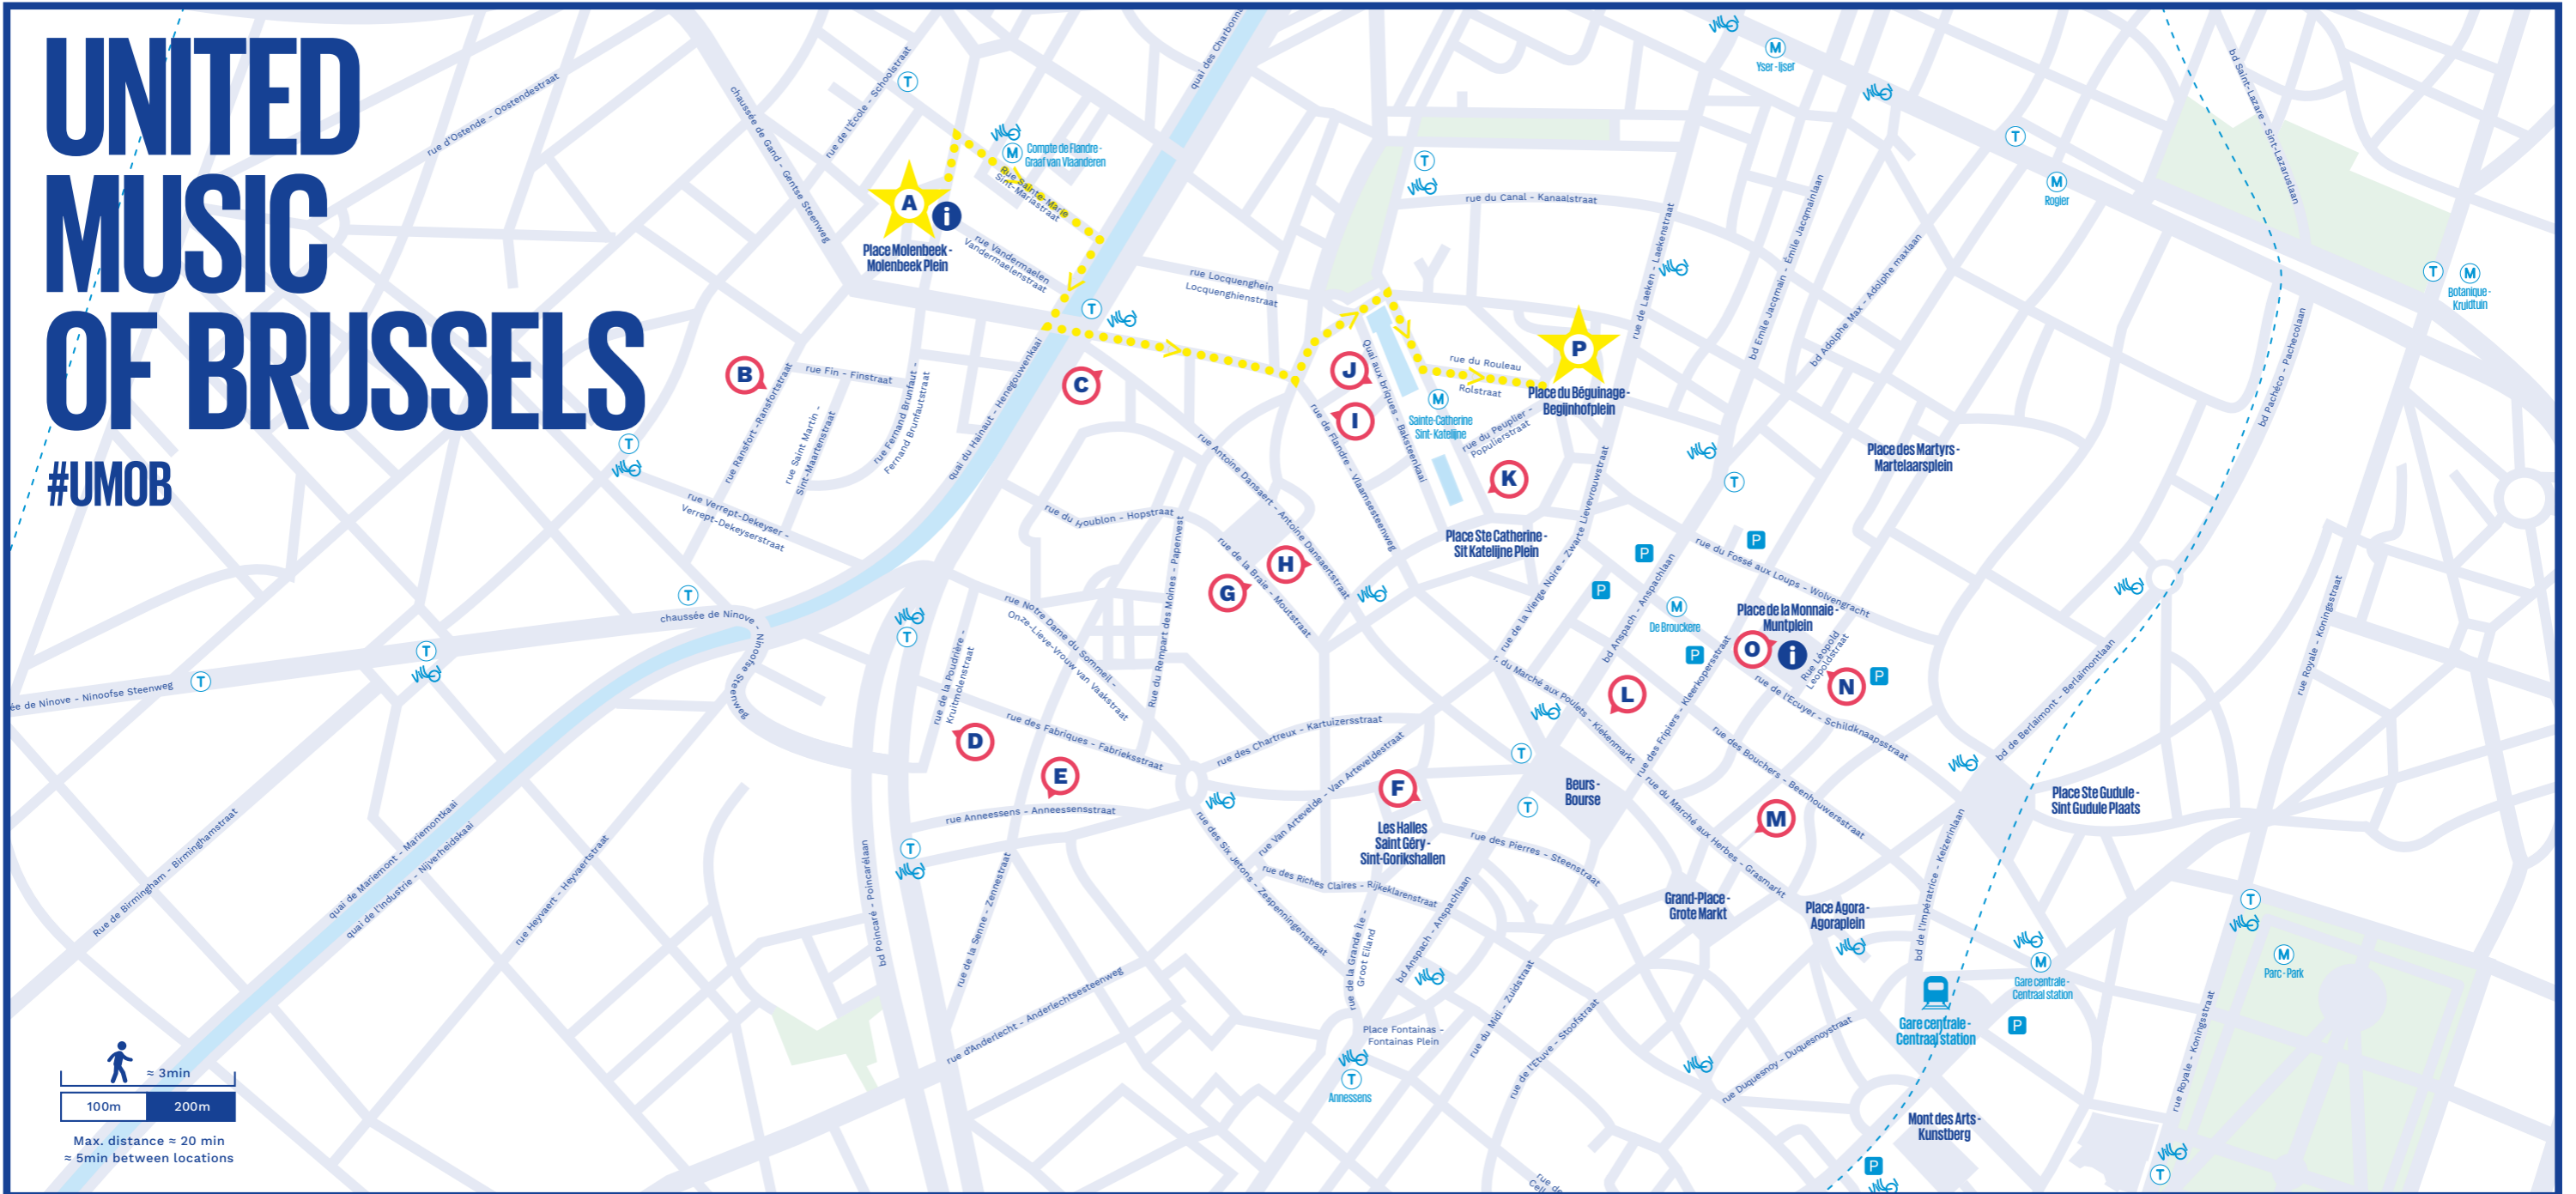

# UNITED MUSIC OF BRUSSELS

#UMOB

≈ 3min  
 100m 200m  
 Max. distance ≈ 20 min  
 ≈ 5min between locations

- Point info  
Info punt  
Info point
- Gnawa stroll  
18:00 > 18:30
- Metro
- Tram
- Parking
- Villo